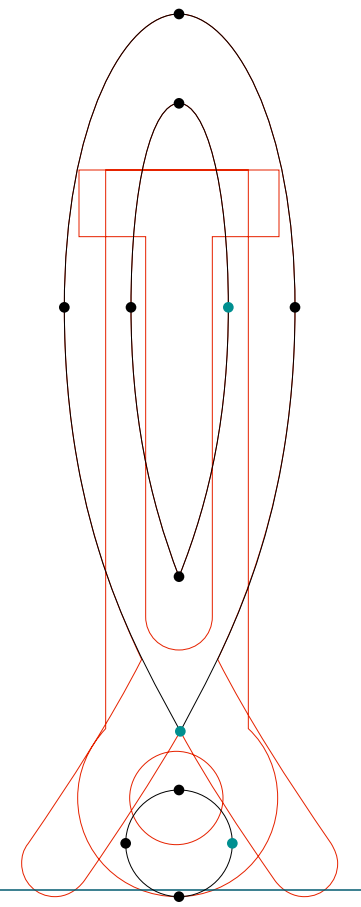

SUBURBAN

Suburban Light | exclam | RoboFog Sketches | 1993 | Emigre Fonts